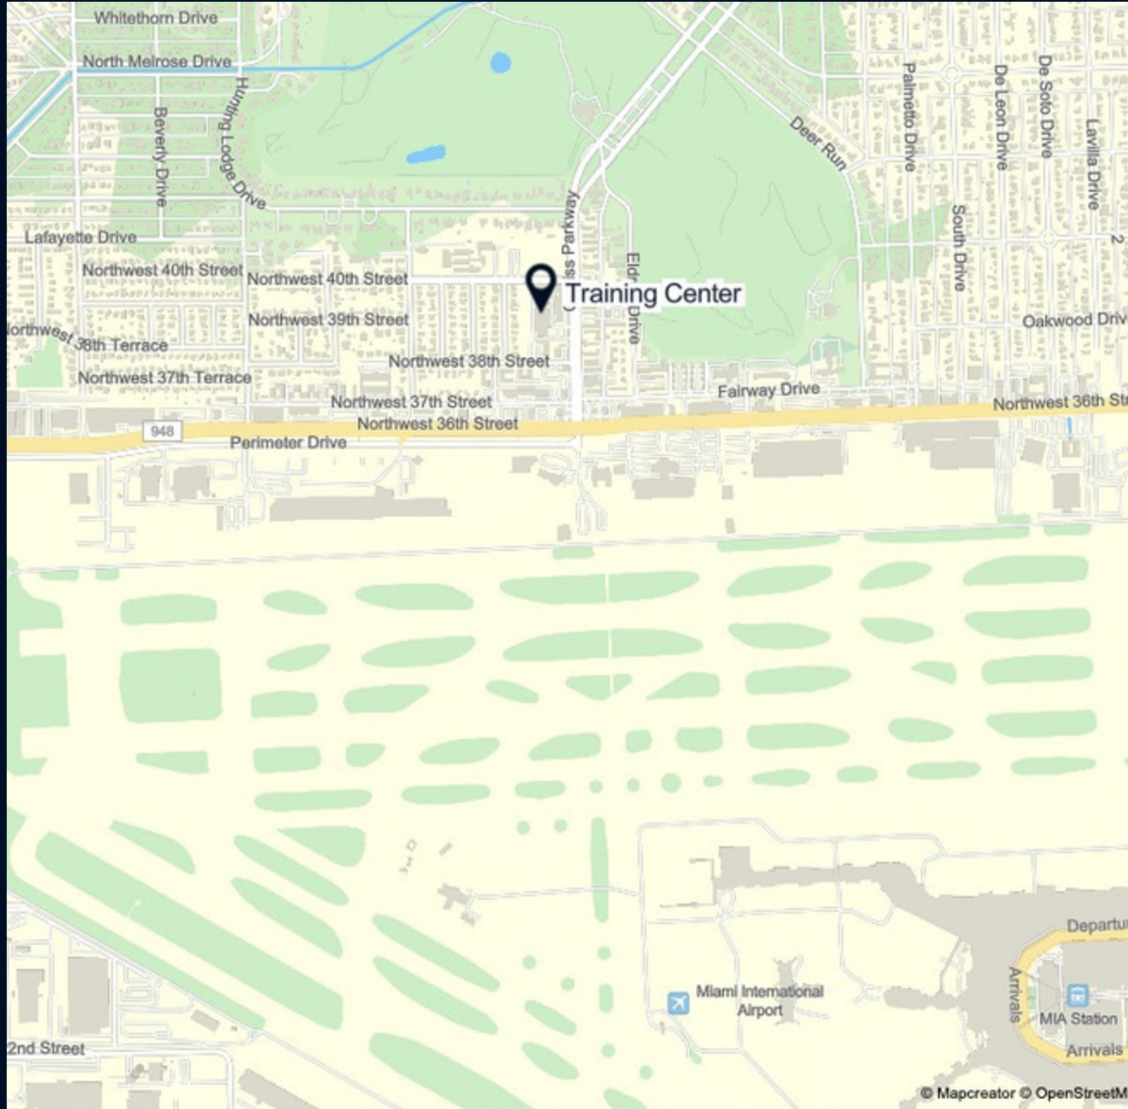

# GETTING TO US

THE CAMPUS IS CONVENIENTLY LOCATED ON THE NORTHERN PERIMETER OF MIAMI INTERNATIONAL AIRPORT, JUST OFF NW 36TH STREET.

WHEN VISITING, BE SURE TO USE 40TH STREET ENTRANCE.

THE CAMPUS IS WALKING DISTANCE TO A LARGE VARIETY OF RESTAURANTS, ENTERTAINMENT, AND HOTELS.