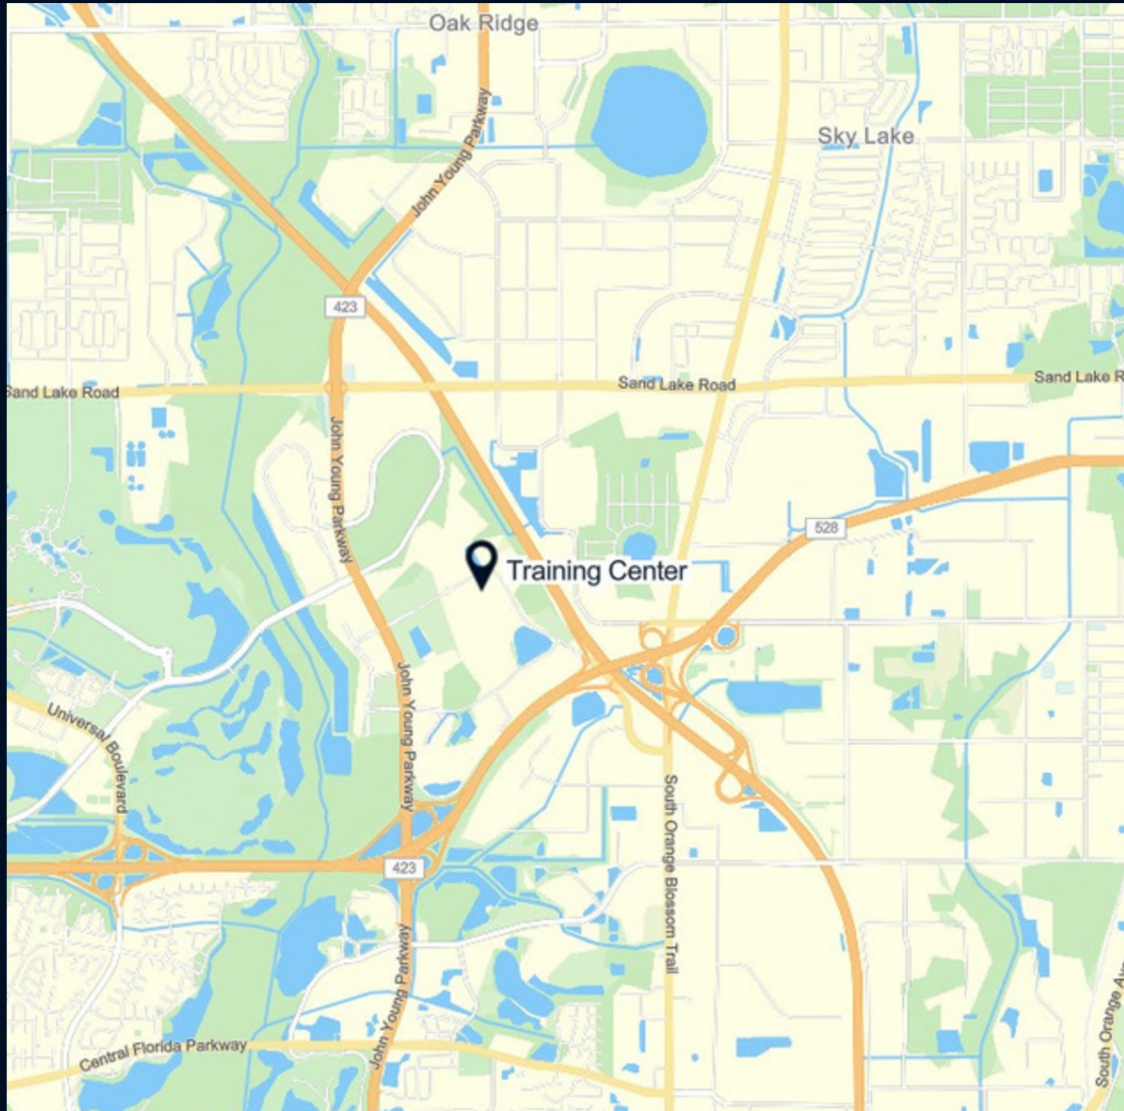

MARINA VAN ESSELSTYN

ATP CTP PROGRAM MANAGER
SKYBORNE AIRLINE ACADEMY

TRAINING FACILITIES

LOCATED NEAR THE ORLANDO INTERNATIONAL AIRPORT, THIS 22,454 SQFT. FACILITY HOUSES THREE A320 SIMULATORS.

FACILITY MAP

GETTING TO US

FROM THE AIRPORT

MCO TRAINING CENTER IS LOCATED LESS THAN 11 MILES FROM THE ORLANDO INTERNATIONAL AIRPORT.

IF YOU PLAN TO USE UBER OR LYFT, THE TRIP WILL COST YOU APPROX. \$20. LOOK FOR "RIDE APP PICKUP" SIGNS ON LEVEL 2 (BAGGAGE CLAIM).

IN TERMINAL A OR B. PICK UP LOCATIONS ARE AT EACH END OF THE CURBS.

ADDRESS

2612 CONSULATE DR SUITE 200B, ORLANDO, FL 32819, UNITED STATES

LUNCH IDEAS

THE STRIP MALL, SAND LAKE CORNERS SOUTH, IS ABOUT ONE MILE FROM THE TRAINING FACILITY IF YOU LOOKING FOR A QUICK BITE TO EAT FROM FAST FOOD RESTAURANTS SUCH AS: MCDONALD'S, WENDY'S, PANDA EXPRESS, OR BURGER KING.