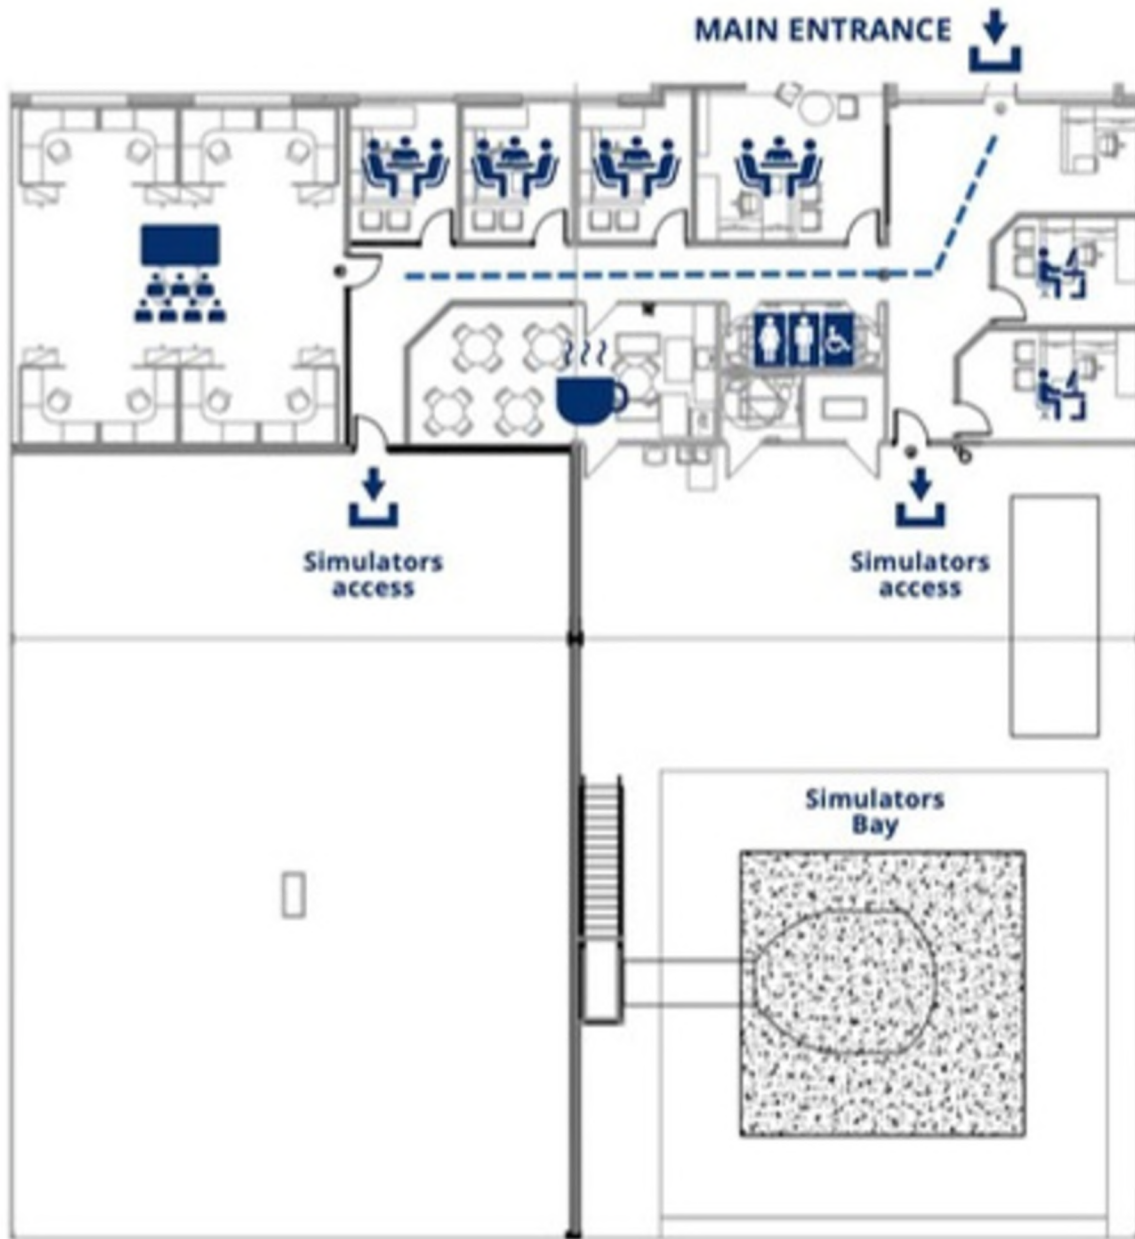

MARINA VAN ESSELSTYN

ATP CTP PROGRAM MANAGER
SKYBORNE AIRLINE ACADEMY

TRAINING FACILITIES

LOCATED NEAR THE ORLANDO INTERNATIONAL AIRPORT, THIS 22,454 SQFT. FACILITY HOUSES THREE A320 SIMULATORS.

FACILITY MAP

IN TERMINAL A OR B. PICK UP LOCATIONS ARE AT EACH END OF THE CURBS.

ADDRESS

2612 CONSULATE DR SUITE 200B, ORLANDO, FL 32819, UNITED STATES

LUNCH IDEAS

THE STRIP MALL, SAND LAKE CORNERS SOUTH, IS ABOUT ONE MILE FROM THE TRAINING FACILITY IF YOU LOOKING FOR A QUICK BITE TO EAT FROM FAST FOOD RESTAURANTS SUCH AS: MCDONALD'S, WENDY'S, PANDA EXPRESS, OR BURGER KING.